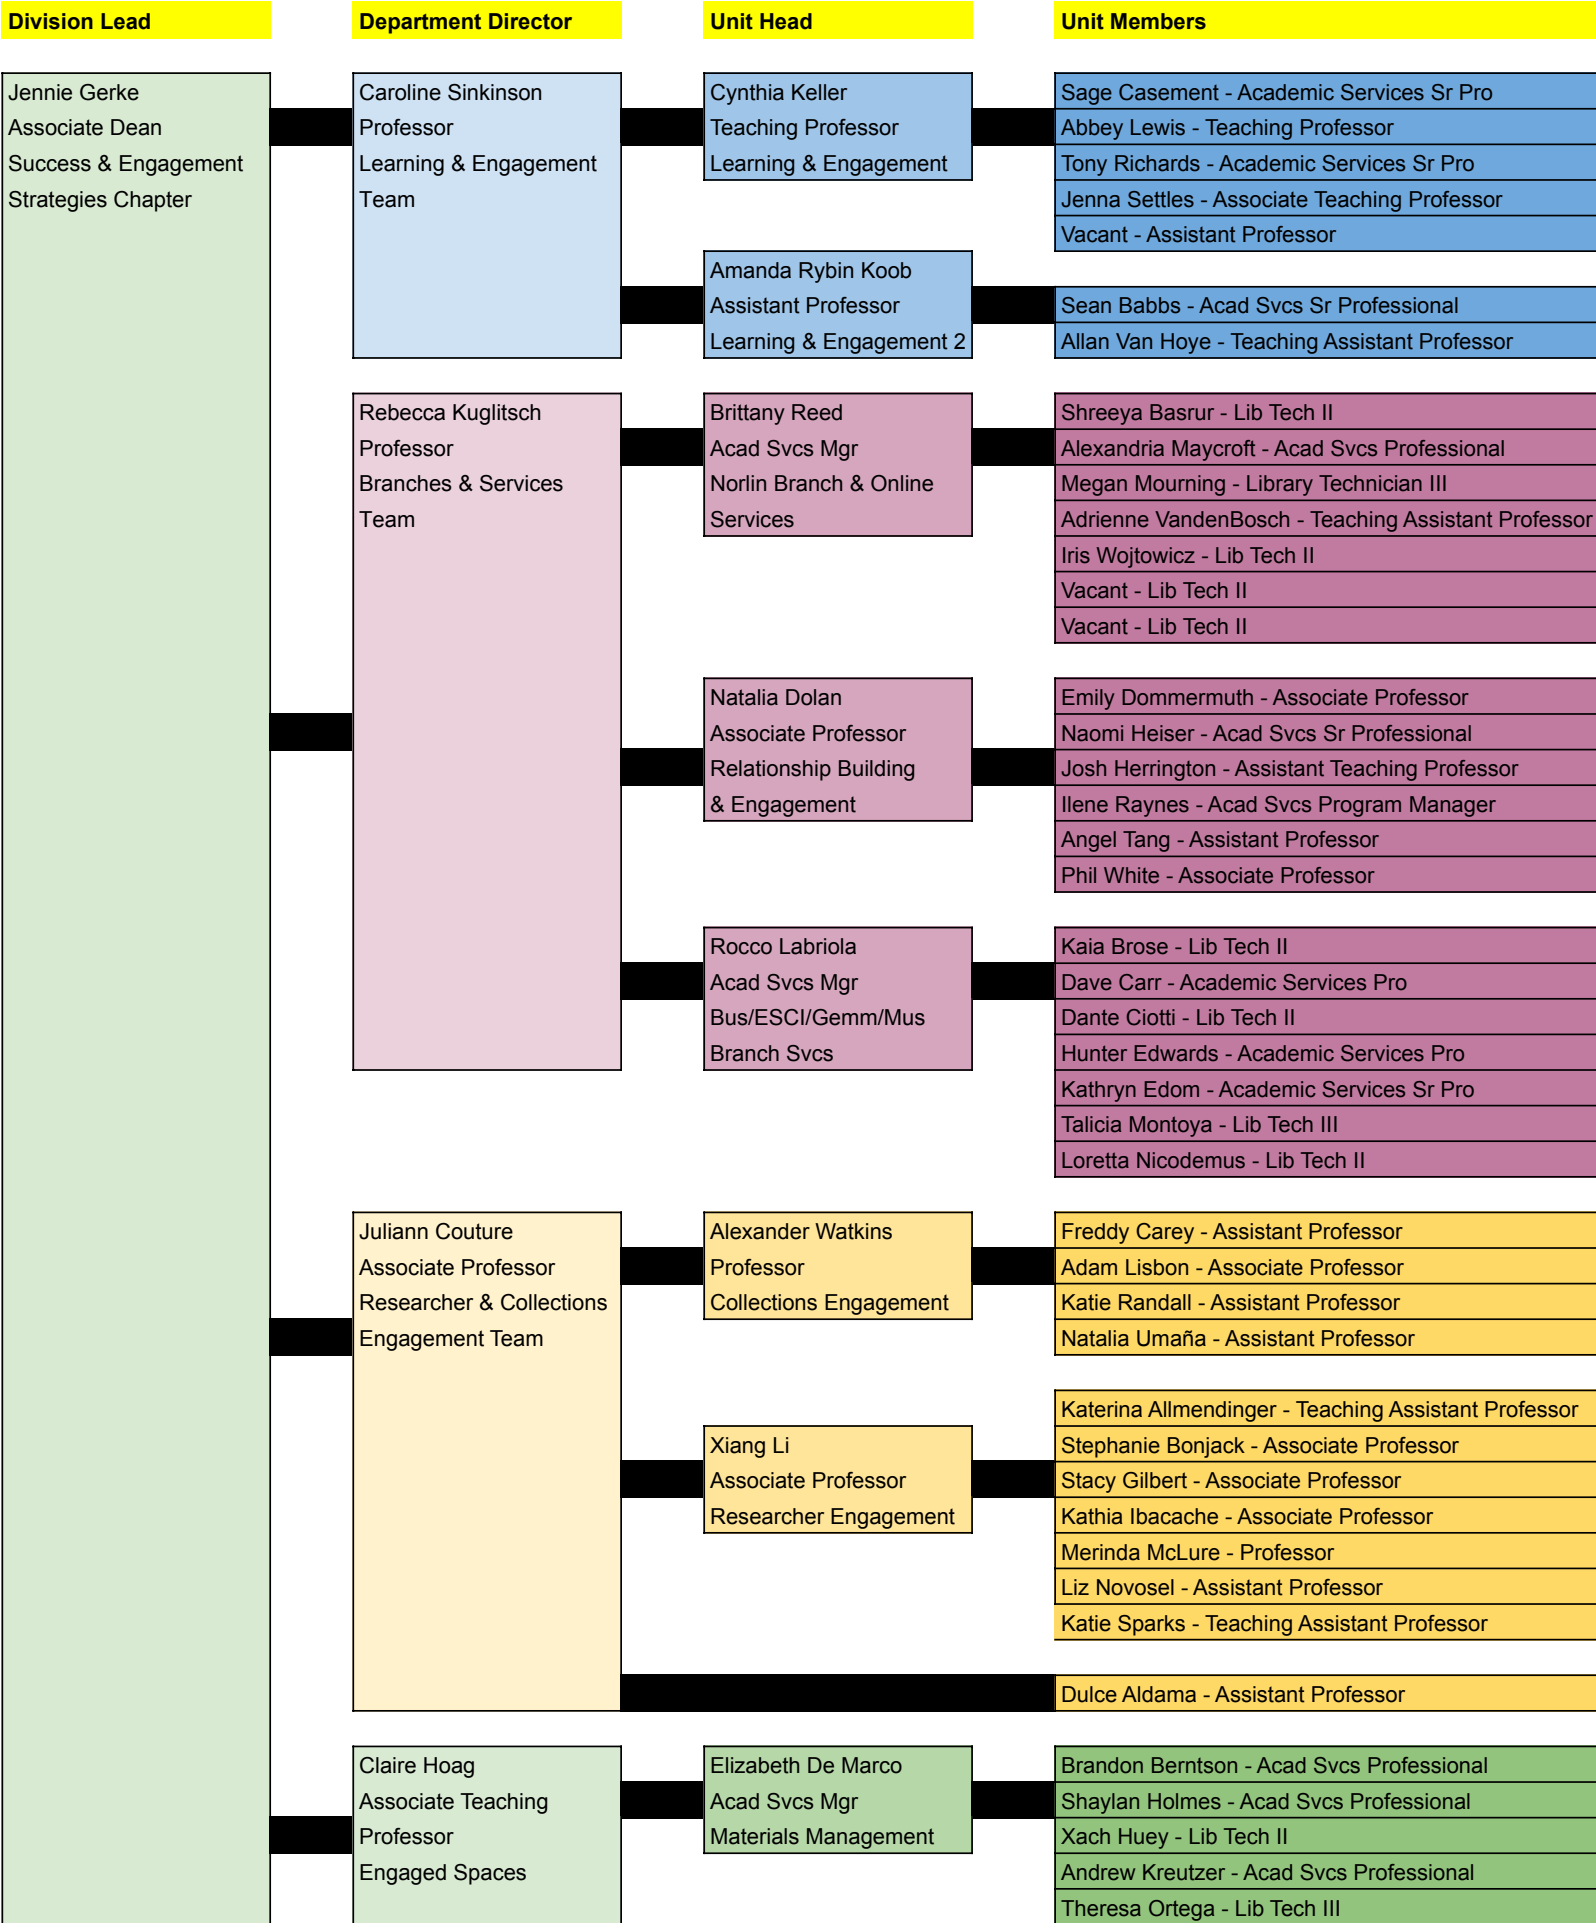

Division: Success & Engagement Strategies