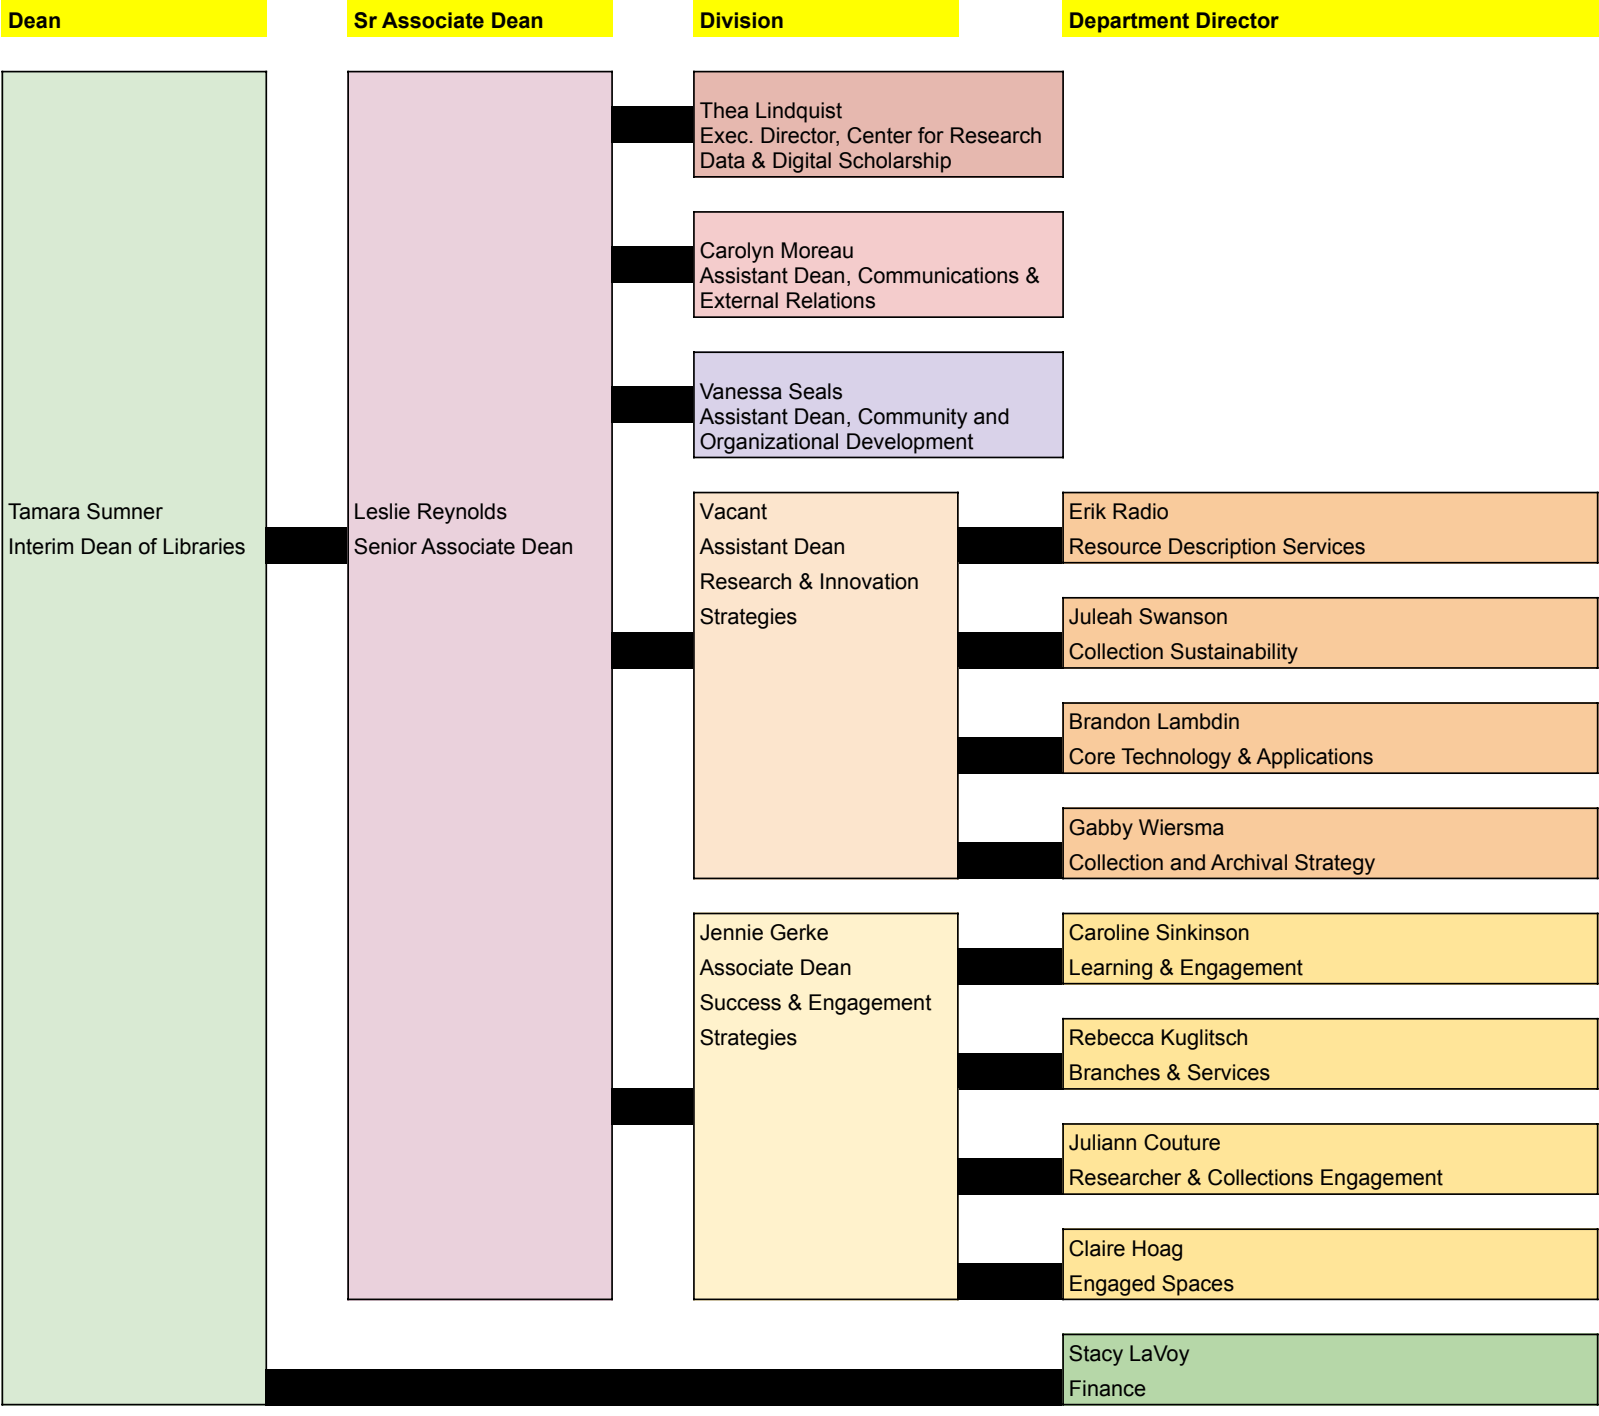

Leadership Structure

Division: Administration

Division Lead	Department Director	Unit Head	Unit Members
Tamara Sumner Interim Dean of Libraries Administration	Stacy LaVoy Finance/Acct Prg Mgr Finance	- dotted line -	Jazmin Brooks - Sr Dir of Dvlpmnt (rpts to A&S Adv)
			Cactus Woodworth-Lies - Finance/Acct Entry Pro
			Mee Chang - Account Tech III
			Christine Eismann - Fin/Acct Entry Pro
			Jonel Forbes - Fin/Acct Sr Pro (Rostered w/ ALI)

Division: Center for Research Data and Digital Scholarship

Division Lead	Department Director	Unit Head	Unit Members
Thea Lindquist Executive Director Center for Research Data and Digital Scholarship (CRDDS)		Andrew Johnson Associate Professor Data and Scholarly Communication Services	Ryan Caillet - Academic Services Program Manager
			Melissa Cantrell - Associate Professor
			Matthew Murray - Assistant Teaching Professor
			Aditya Ranganath - Assistant Teaching Professor
			Nickoal Eichmann-Kalwara - Associate Professor
			Kimberley Popetz - Prof Assistant (50%)