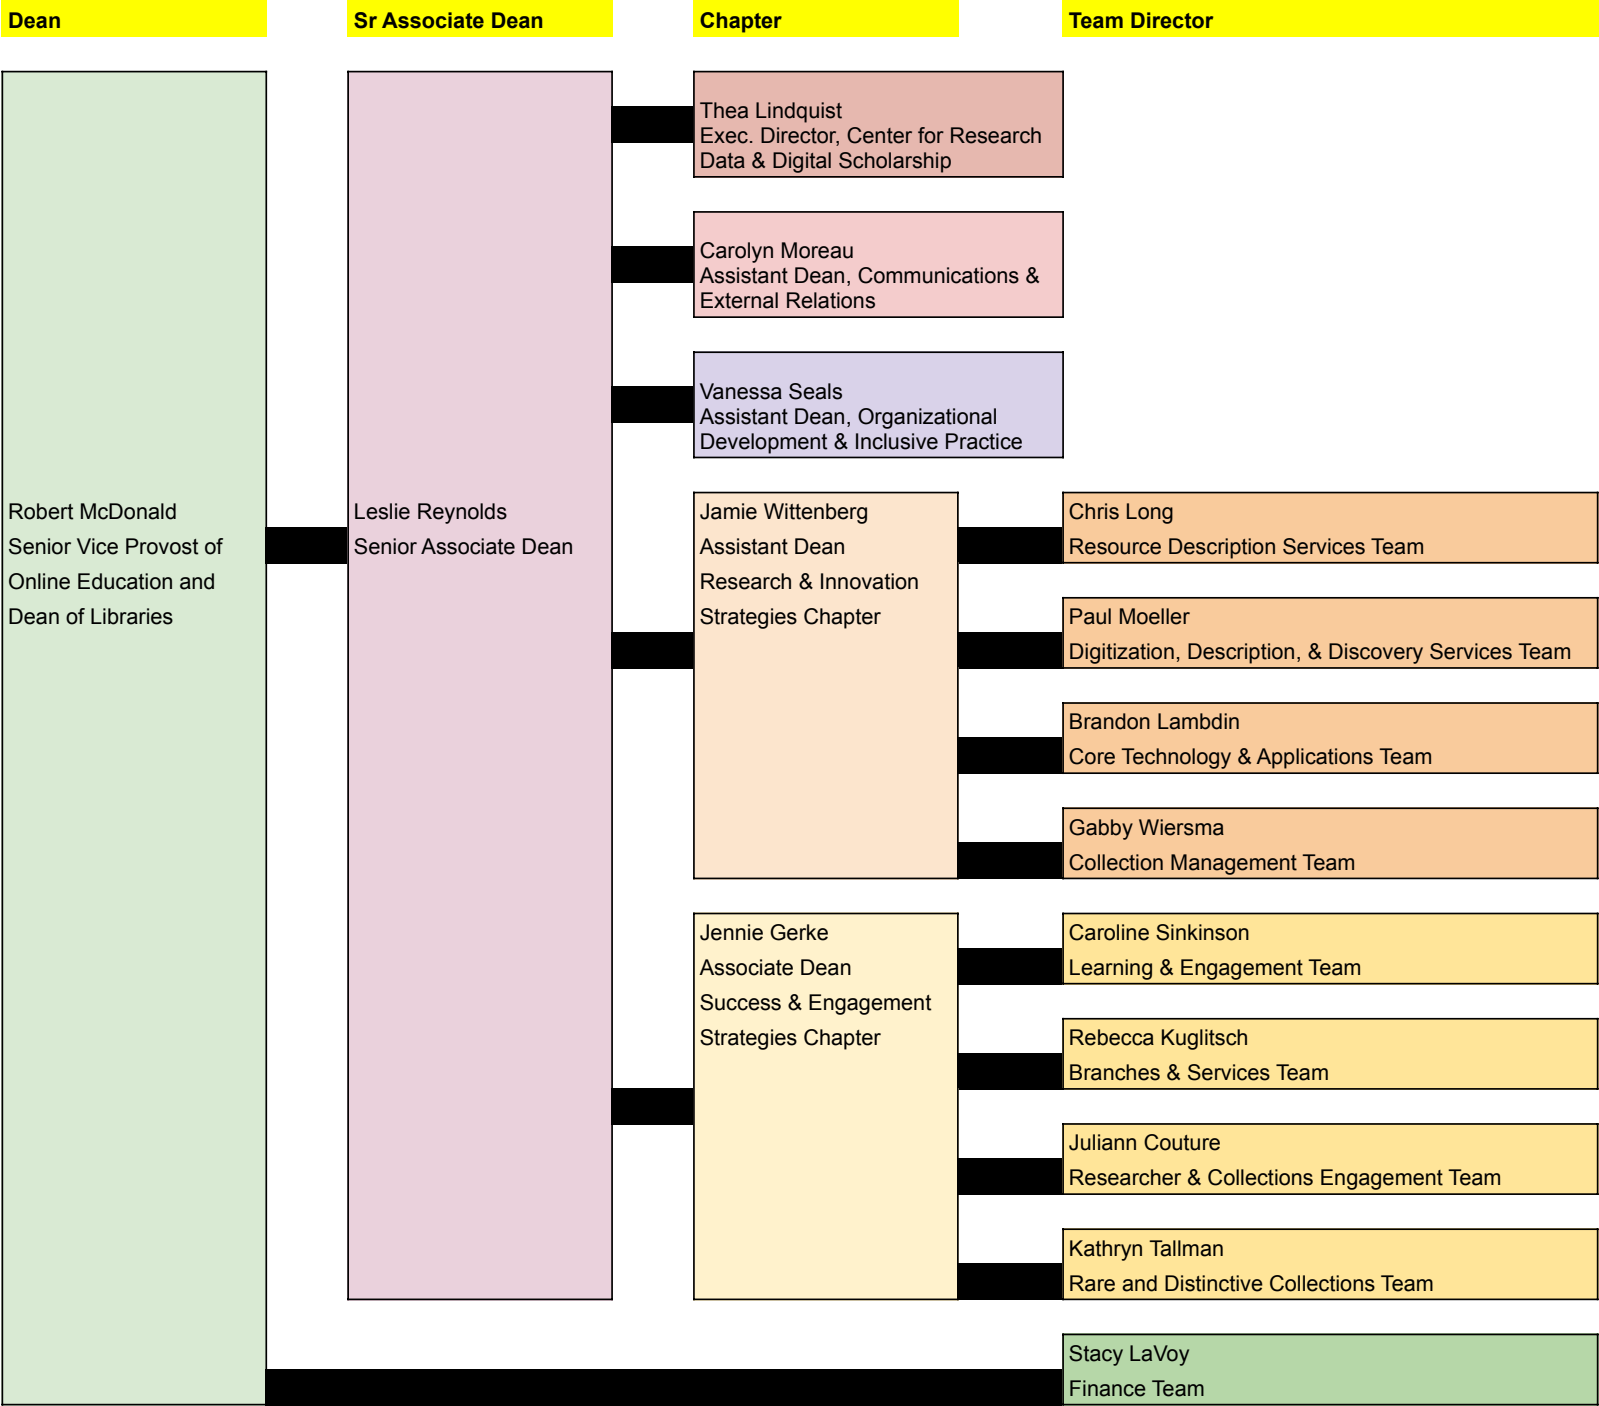

Leadership Structure

Chapter: Administration

Chapter Lead	Team Director	Section Head	Section Members
Robert McDonald Dean of Libraries Administration			Jennifer Cole - Program Assistant I
			- dotted line -
			Jazmin Brooks - Sr Dir of Dvlpmnt (rpts to A&S Adv)
	Stacy LaVoy Finance/Acct Prg Mgr Finance Team		Cactus Woodworth-Lies - Finance/Acct Entry Pro
			Mee Chang - Account Tech III
			Christine Eismann - Account Tech III
		Jonel Forbes - Fin/Acct Sr Pro (Rostered w/ ALI)	
	Leslie Reynolds Senior Associate Dean Admin Svcs Team	Christopher Yago Facilities Program Mgr Buildings Mgmt Section	Alyssa Cordova - Facilities Pro
			(Vacant) - Gen Labor I

Chapter: Center for Research Data and Digital Scholarship

Chapter Lead	Team Director	Section Head	Section Members
Thea Lindquist Executive Director Center for Research Data and Digital Scholarship (CRDDS)			Ryan Caillet - Academic Services Program Manager
			Melissa Cantrell - Assistant Professor
			Matthew Murray - Teaching Assistant Professor
			Aditya Ranganath - Teaching Assistant Professor
			Nickoal Eichmann-Kalwara - Associate Professor
			Kimberley Popetz - Prof Assistant (50%)
		Andrew Johnson Associate Professor Data and Scholarly Communication Services Section	