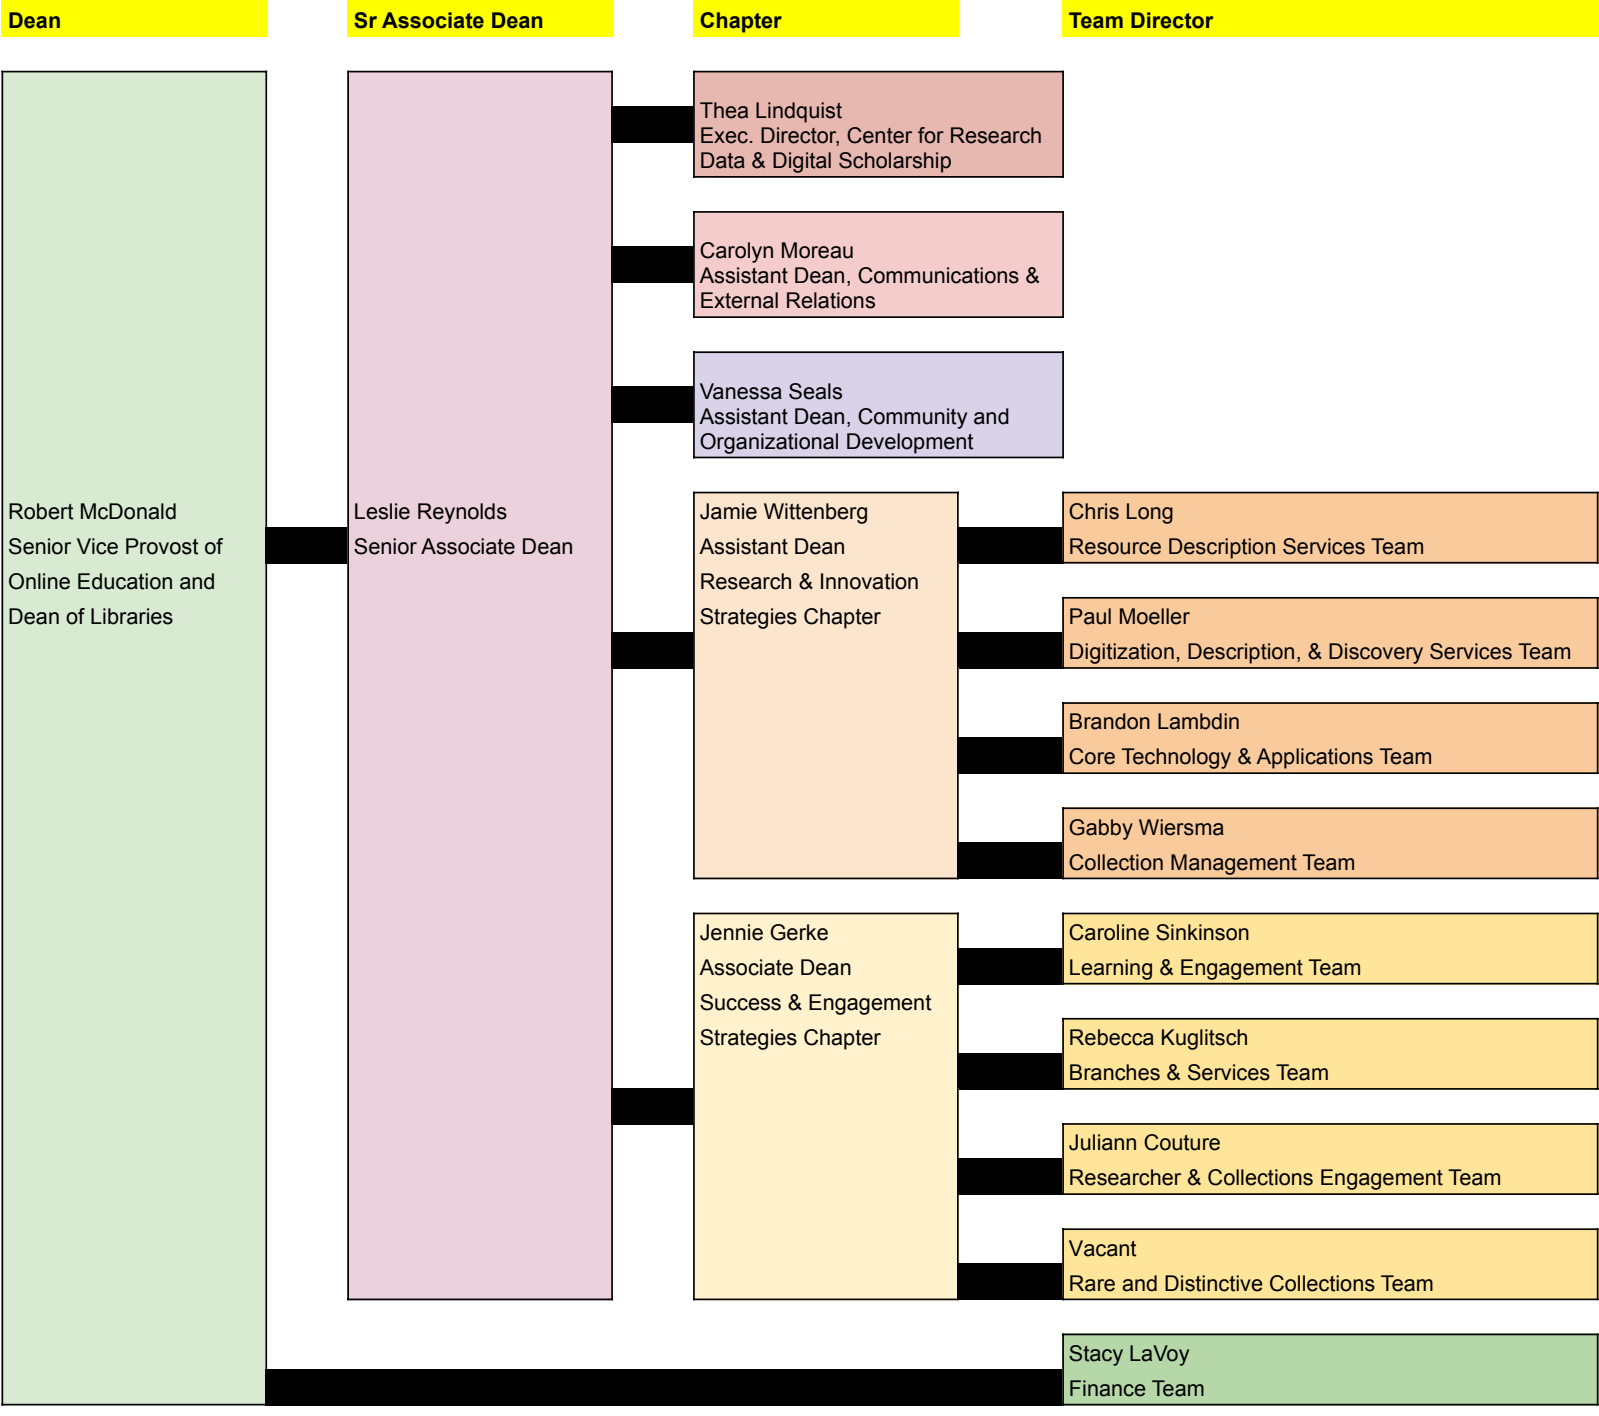

Leadership Structure

Chapter: Administration

Chapter Lead	Team Director	Section Head	Section Members	
Robert McDonald Dean of Libraries Administration			Jennifer Cole - Program Assistant I	
		- dotted line -	Jazmin Brooks - Sr Dir of Dvlpmnt (rpts to A&S Adv)	
		Stacy LaVoy Finance/Acct Prg Mgr Finance Team	Cactus Woodworth-Lies - Finance/Acct Entry Pro	
			Mee Chang - Account Tech III	
			Christine Eismann - Account Tech III	
			Jonel Forbes - Fin/Acct Sr Pro (Rostered w/ ALI)	
		Leslie Reynolds Senior Associate Dean Admin Svcs Team	Christopher Yago Facilities Program Mgr Buildings Mgmt Section	Alyssa Cordova - Facilities Pro (Vacant) - Gen Labor I