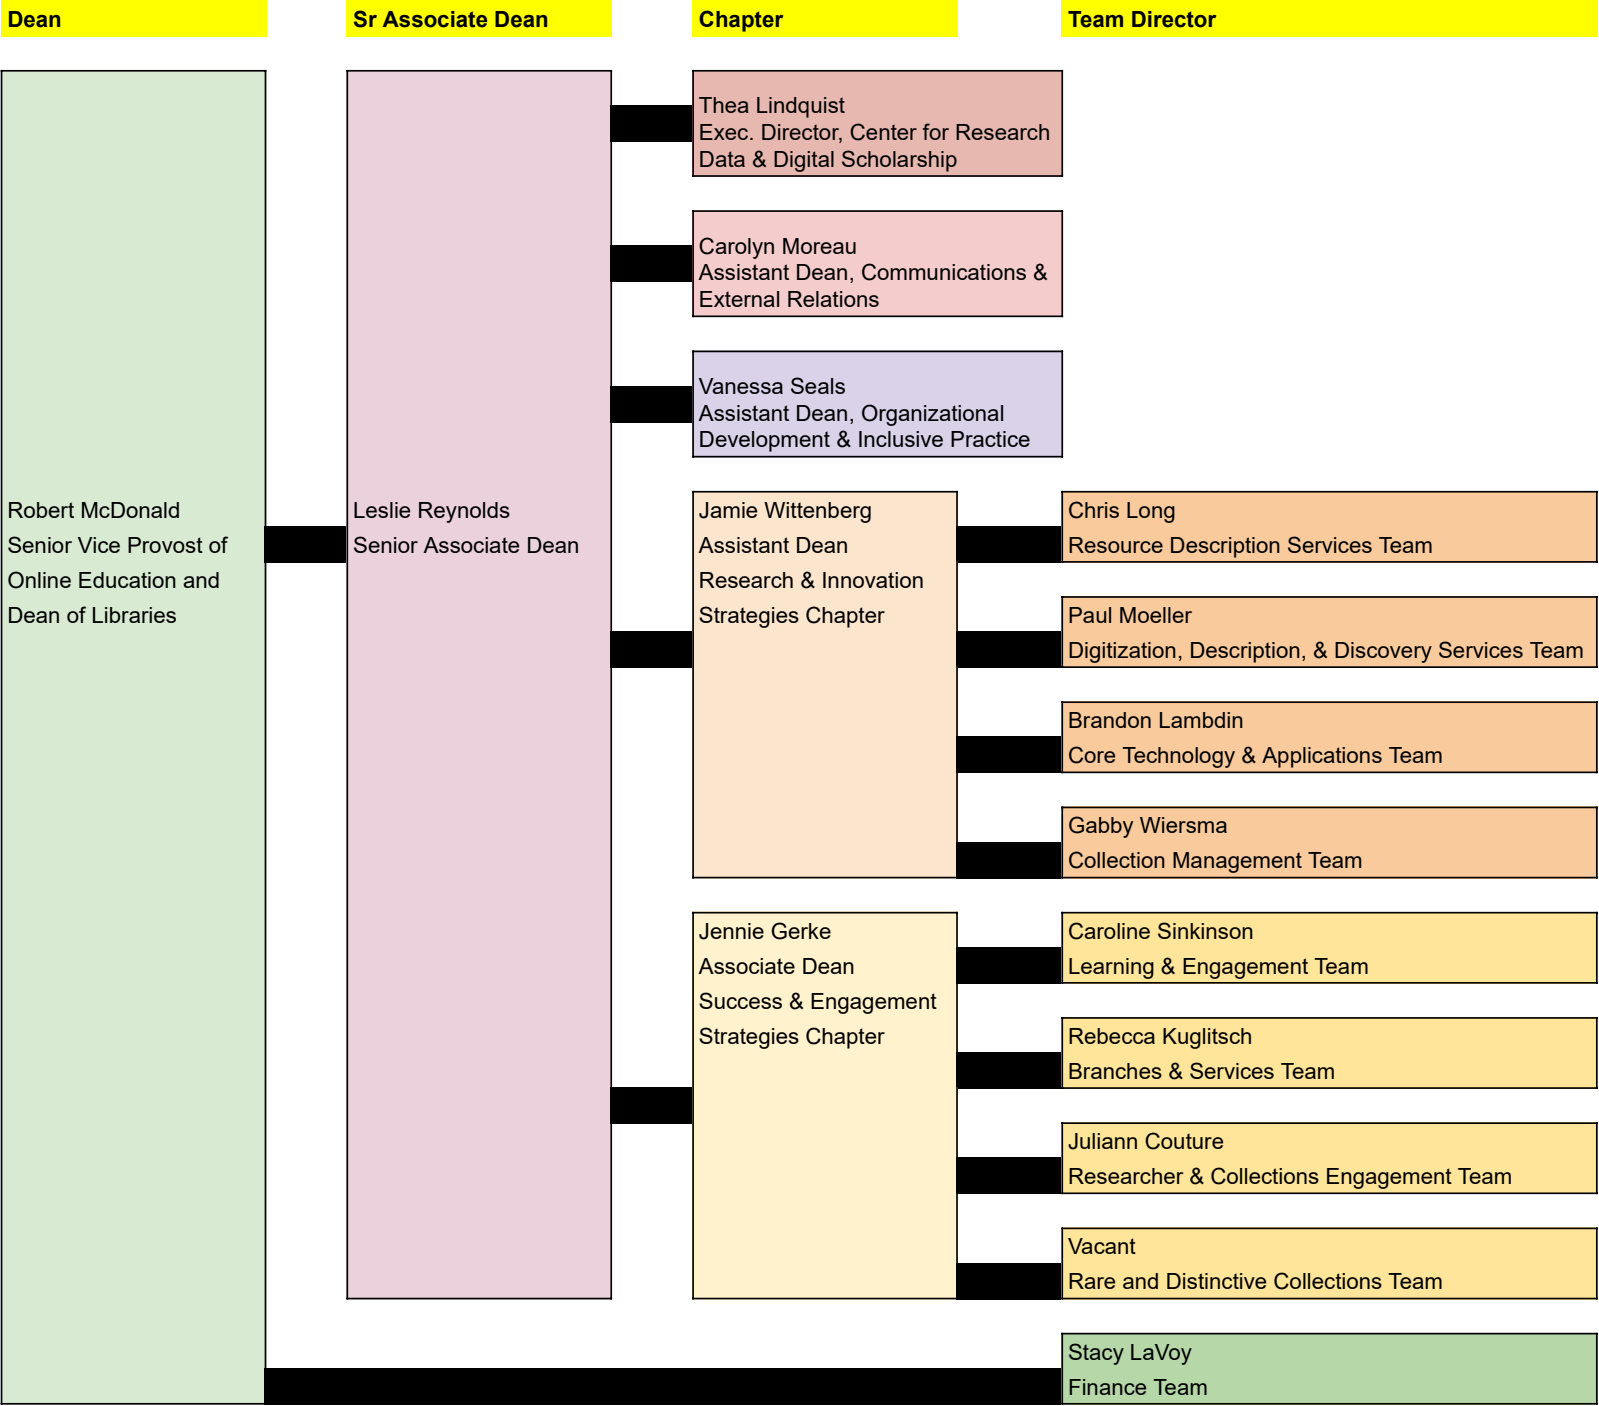

**Leadership Structure**

**Chapter: Administration**

Chapter Lead	Team Director	Section Head	Section Members
Robert McDonald Dean of Libraries Administration			Jennifer Cole - Program Assistant I
			- dotted line -
			Jazmin Brooks - Sr Dir of Dvlpmnt (rpts to A&S Adv)
	Stacy LaVoy Finance/Acct Prg Mgr Finance Team		Cactus Woodworth-Lies - Finance/Acct Entry Pro
			Mee Chang - Account Tech III
			Christine Eismann - Account Tech III
			Jonel Forbes - Fin/Acct Sr Pro (Rostered w/ ALI)
	Leslie Reynolds Senior Associate Dean Admin Svcs Team	Christopher Yago Facilities Program Mgr Buildings Mgmt Section	Alyssa Cordova - Facilities Pro
			(Vacant) - Gen Labor I

**Chapter: Center for Research Data and Digital Scholarship**

Chapter Lead	Team Director	Section Head	Section Members
Thea Lindquist Executive Director Center for Research Data and Digital Scholarship (CRDDS)		Andrew Johnson Associate Professor Data and Scholarly Communication Services Section	Ryan Caillet - Academic Services Program Manager
			Melissa Cantrell - Assistant Professor
			Matthew Murray - Teaching Assistant Professor
			Aditya Ranganath - Teaching Assistant Professor
			Nickoal Eichmann-Kalwara - Associate Professor
			Kimberley Popetz - Prof Assistant (50%)